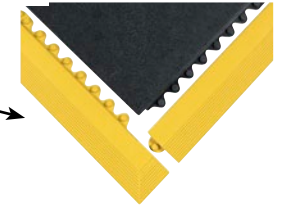

SOLID

3" x 39" Female (F)
Ramp snaps onto the protruding mat knobs

5/8"

Model No.	Description	Dim.			Price /Each
		W	x	L	
SOLID					
NH589	General Purpose No. 570 Solid Mat	3'	x	3'	
SAQ100	CFR No. 570 Solid Mat	3'	x	3'	
SAL233	CFR w/GritWorks!® No. 574 Solid Mat	3'	x	3'	
SAQ101	Nitrile No. 570 Solid Mat	3'	x	3'	
SAQ103	Nitrile w/GritWorks!® No. 574 Solid Mat	3'	x	3'	
SGQ441	Locksafe® GR No. 577 Solid Mat	3'	x	3'	
SGQ442	Locksafe® NBR No. 577 Solid Mat	3'	x	3'	

BLACK RAMPS

NH591	General Purpose Female	3"	x	39"	
NH594	General Purpose Male	3"	x	39"	
SAQ128	CFR Female	3"	x	39"	
SAQ125	CFR Male	3"	x	39"	
SAQ129	Nitrile Female	3"	x	39"	
SAQ126	Nitrile Male	3"	x	39"	
SGQ449	Locksafe® GR Female	3"	x	36"	
SGQ453	Locksafe® GR Male	3"	x	36"	
SGQ451	Locksafe® NBR Female	3"	x	36"	
SGQ455	Locksafe® NBR Male	3"	x	36"	

EDGING CORNER FOR LOCKSAFE®

SGQ445	Locksafe® GR Black	3"	x	3"	
SGQ446	Locksafe® GR Yellow	3"	x	3"	
SGQ447	Locksafe® NBR Black	3"	x	3"	
SGQ448	Locksafe® NBR Yellow	3"	x	3"	

Model No.	Description	Dim.			Price /Each
		W	x	L	
OPEN					
NH587	General Purpose No. 572 Open Mat	3'	x	3'	
SAL228	CFR No. 572 Open Mat	3'	x	3'	
SAL234	CFR w/GritWorks!® No. 576 Open Mat	3'	x	3'	
SAQ102	Nitrile No. 572 Open Mat	3'	x	3'	
SAQ104	Nitrile w/GritWorks!® No. 576 Open Mat	3'	x	3'	
SGQ443	Locksafe® GR No. 578 Open Mat	3'	x	3'	
SGQ444	Locksafe® NBR No. 578 Open Mat	3'	x	3'	

YELLOW RAMPS

NH593	General Purpose Female	3"	x	39"	
NH596	General Purpose Male	3"	x	39"	
SAL230	CFR Female	3"	x	39"	
SAL232	CFR Male	3"	x	39"	
SAQ130	Nitrile Female	3"	x	39"	
SAQ127	Nitrile Male	3"	x	39"	
SGQ450	Locksafe® GR Female	3"	x	36"	
SGQ454	Locksafe® GR Male	3"	x	36"	
SGQ452	Locksafe® NBR Female	3"	x	36"	
SGQ456	Locksafe® NBR Male	3"	x	36"	

WORKRITE NO. 474 MATS

- 1/2" thick general purpose anti-fatigue drainage mat-Economical anti-fatigue mat provides both safety & comfort!
- Compounded in a flexible and resilient natural rubber for use around water and non-caustic agents
- Flow-through design and underside knobs also accommodate small parts or debris
- Molded beveled edges allow easy access
- Lightweight design facilitates frequent cleanings
- Provides worker comfort at an exceptional value!
- Thickness, Type: 1/2", Anti-Fatigue
- Colour: Black
- Material: Natural Rubber
- Environment: Wet/Dry
- Style: Drainage
- Surface Type: Slotted
- Type: Anti-Fatigue Mat

1-YEAR WARRANTY

Model No.	Dimensions			Price /Each
	W'	x	L'	
NB607	3	x	5	
10				
NG014	3	x	20	

ANTI-FATIGUE MATS

- Designed to help prevent injuries and increase worker comfort
- Resistant natural rubber is recommended for both wet or dry work
- Beveled edging to help prevent tripping
- Easy to clean
- Style: Drainage
- Surface Type: Slotted
- Thickness: 7/8"
- Colour: Black

Model No.	Dimensions			Price /Each
	W'	x	L'	
SFQ525	3	x	5