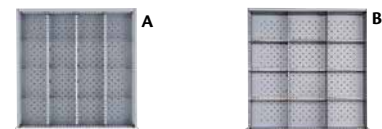

DIVIDERS
A - Drawer 1-4
B - Drawer 5-9

Overall Dimensions: 28 1/4" W x 28 1/2" D x 59 1/2" H
Number of drawers: 11
Number of compartments: 172
Model No. F1143 Bright blue
Model No. F1144 Light grey
Price/Each $