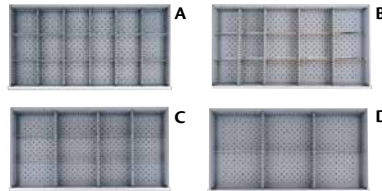

## DRAWER CABINETS

Overall Dimensions: 40 1/4" W x 22 1/2" D x 41 3/4" H  
 Number of drawers: 5  
 Number of compartments: 57  
**Model No. F1133** Bright blue  
**Model No. F1134** Light grey  
**Price/Each \$**

**DIVIDERS**  
 A - Drawer 1-2  
 B - Drawer 3  
 C - Drawer 4  
 D - Drawer 5

Overall Dimensions: 40 1/4" W x 22 1/2" D x 41 3/4" H  
 Number of drawers: 7  
 Number of compartments: 96  
**Model No. F1135** Bright blue  
**Model No. F1136** Light grey  
**Price/Each \$**