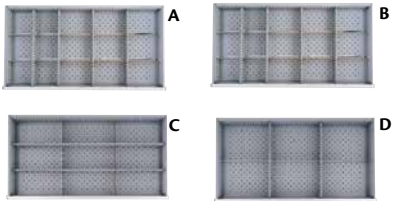

## DRAWER CABINETS

Overall Dimensions: 40 1/4" W x 22 1/2" D x 41 3/4" H  
 Number of drawers: 5  
 Number of compartments: 57  
**Model No. F1133** Bright blue  
**Model No. F1134** Light grey  
**Price/Each \$**

**DIVIDERS**  
 A - Drawer 1-2  
 B - Drawer 3  
 C - Drawer 4  
 D - Drawer 5

Overall Dimensions: 40 1/4" W x 22 1/2" D x 41 3/4" H  
 Number of drawers: 7  
 Number of compartments: 96  
**Model No. F1135** Bright blue  
**Model No. F1136** Light grey  
**Price/Each \$**

**DIVIDERS**  
 A - Drawer 1-2  
 B - Drawer 3-4  
 C - Drawer 5-6  
 D - Drawer 7

Overall Dimensions: 40 1/4" W x 22 1/2" D x 41 3/4" H  
 Number of drawers: 9  
 Number of compartments: 117  
**Model No. F1137** Bright blue  
**Model No. F1138** Light grey  
**Price/Each \$**