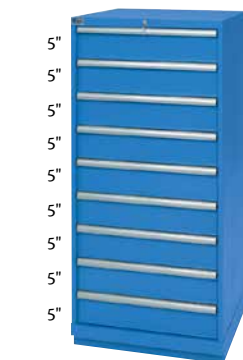

**DIVIDERS**  
 A - Drawer 1-2  
 B - Drawer 3  
 C - Drawer 4  
 D - Drawer 5

Overall Dimensions: 40 1/4" W x 22 1/2" D x 41 3/4" H  
 Number of drawers: 7  
 Number of compartments: 96  
**Model No. F1135** Bright blue  
**Model No. F1136** Light grey  
**Price/Each \$**

**DIVIDERS**  
 A - Drawer 1-2  
 B - Drawer 3-4  
 C - Drawer 5-6  
 D - Drawer 7

Overall Dimensions: 40 1/4" W x 22 1/2" D x 41 3/4" H  
 Number of drawers: 9  
 Number of compartments: 117  
**Model No. F1137** Bright blue  
**Model No. F1138** Light grey  
**Price/Each \$**

**DIVIDERS**  
 A - Drawer 1-2  
 B - Drawer 3-5  
 C - Drawer 6-7  
 D - Drawer 8-9

Overall Dimensions: 28 1/4" W x 28 1/2" D x 59 1/2" H  
 Number of drawers: 8  
 Number of compartments: 88  
**Model No. F1139** Bright blue  
**Model No. F1140** Light grey  
**Price/Each \$**

**DIVIDERS**  
 A - Drawer 1-6  
 B - Drawer 7-8

Overall Dimensions: 28 1/4" W x 28 1/2" D x 59 1/2" H  
 Number of drawers: 9  
 Number of compartments: 124  
**Model No. F1141** Bright blue  
**Model No. F1142** Light grey  
**Price/Each \$**