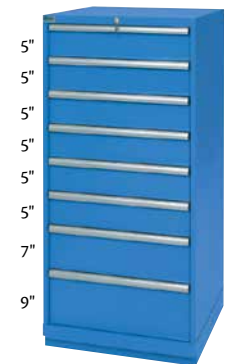

## DRAWER CABINETS

Overall Dimensions: 40 1/4" W x 22 1/2" D x 41 3/4" H  
 Number of drawers: 5  
 Number of compartments: 57  
**Model No. F1133** Bright blue  
**Model No. F1134** Light grey  
**Price/Each \$**

**DIVIDERS**  
 A - Drawer 1-2  
 B - Drawer 3  
 C - Drawer 4  
 D - Drawer 5

Overall Dimensions: 40 1/4" W x 22 1/2" D x 41 3/4" H  
 Number of drawers: 7  
 Number of compartments: 96  
**Model No. F1135** Bright blue  
**Model No. F1136** Light grey  
**Price/Each \$**

**DIVIDERS**  
 A - Drawer 1-2  
 B - Drawer 3-4  
 C - Drawer 5-6  
 D - Drawer 7

Overall Dimensions: 40 1/4" W x 22 1/2" D x 41 3/4" H  
 Number of drawers: 9  
 Number of compartments: 117  
**Model No. F1137** Bright blue  
**Model No. F1138** Light grey  
**Price/Each \$**

**DIVIDERS**  
 A - Drawer 1-2  
 B - Drawer 3-5  
 C - Drawer 6-7  
 D - Drawer 8-9

Overall Dimensions: 28 1/4" W x 28 1/2" D x 59 1/2" H  
 Number of drawers: 8  
 Number of compartments: 88  
**Model No. F1139** Bright blue  
**Model No. F1140** Light grey  
**Price/Each \$**