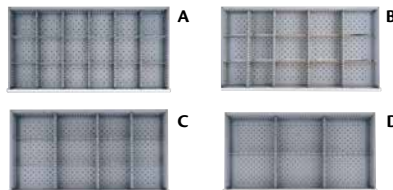

DIVIDERS
A - Drawer 1-2
B - Drawer 3-5
C - Drawer 6-7
D - Drawer 8-9

Overall Dimensions: 28 1/4" W x 28 1/2" D x 59 1/2" H
Number of drawers: 8
Number of compartments: 88
Model No. F1139 Bright blue
Model No. F1140 Light grey
Price/Each $