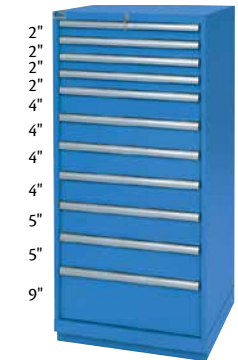

**DIVIDERS**  
 A - Drawer 1-2  
 B - Drawer 3-4  
 C - Drawer 5-6  
 D - Drawer 7

Overall Dimensions: 40 1/4" W x 22 1/2" D x 41 3/4" H  
 Number of drawers: 9  
 Number of compartments: 117  
**Model No. F1137** Bright blue  
**Model No. F1138** Light grey  
**Price/Each \$**

**DIVIDERS**  
 A - Drawer 1-2  
 B - Drawer 3-5  
 C - Drawer 6-7  
 D - Drawer 8-9

Overall Dimensions: 28 1/4" W x 28 1/2" D x 59 1/2" H  
 Number of drawers: 8  
 Number of compartments: 88  
**Model No. F1139** Bright blue  
**Model No. F1140** Light grey  
**Price/Each \$**

**DIVIDERS**  
 A - Drawer 1-6  
 B - Drawer 7-8

Overall Dimensions: 28 1/4" W x 28 1/2" D x 59 1/2" H  
 Number of drawers: 9  
 Number of compartments: 124  
**Model No. F1141** Bright blue  
**Model No. F1142** Light grey  
**Price/Each \$**

**DIVIDERS**  
 A - Drawer 1-4  
 B - Drawer 5-9

Overall Dimensions: 28 1/4" W x 28 1/2" D x 59 1/2" H  
 Number of drawers: 11  
 Number of compartments: 172  
**Model No. F1143** Bright blue  
**Model No. F1144** Light grey  
**Price/Each \$**